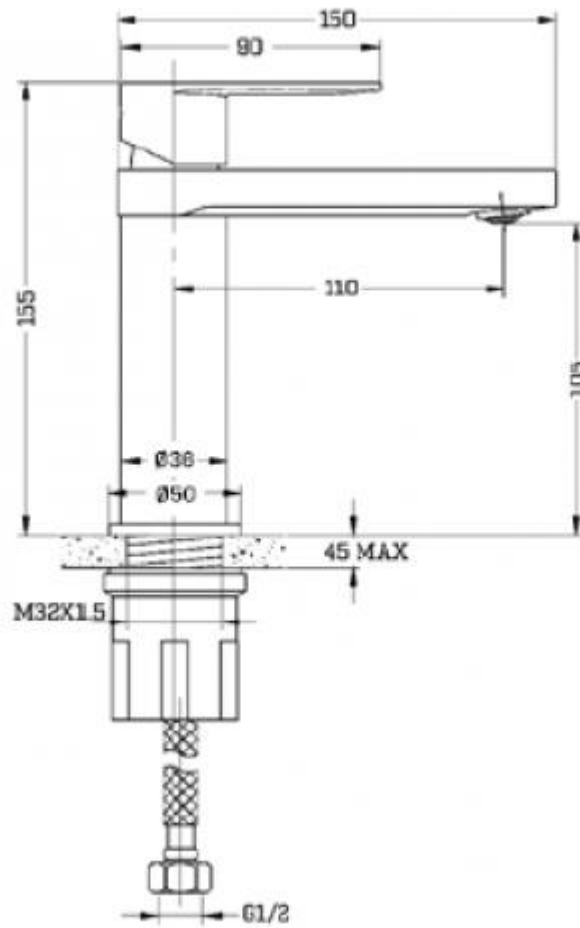

Tech Specification

Product Name: Wimbledon Basin Mixer

Product Code: MIXER5032

Tech Specification

Product Name: Wimbledon Cloakroom Vanity unit

Product Code: UNIT5016&BASIN5017

Tongue and groove sides

Antique chrome knob handles

Exposed Hinges

Magnetic closure

860mm x 224mm x 444mm