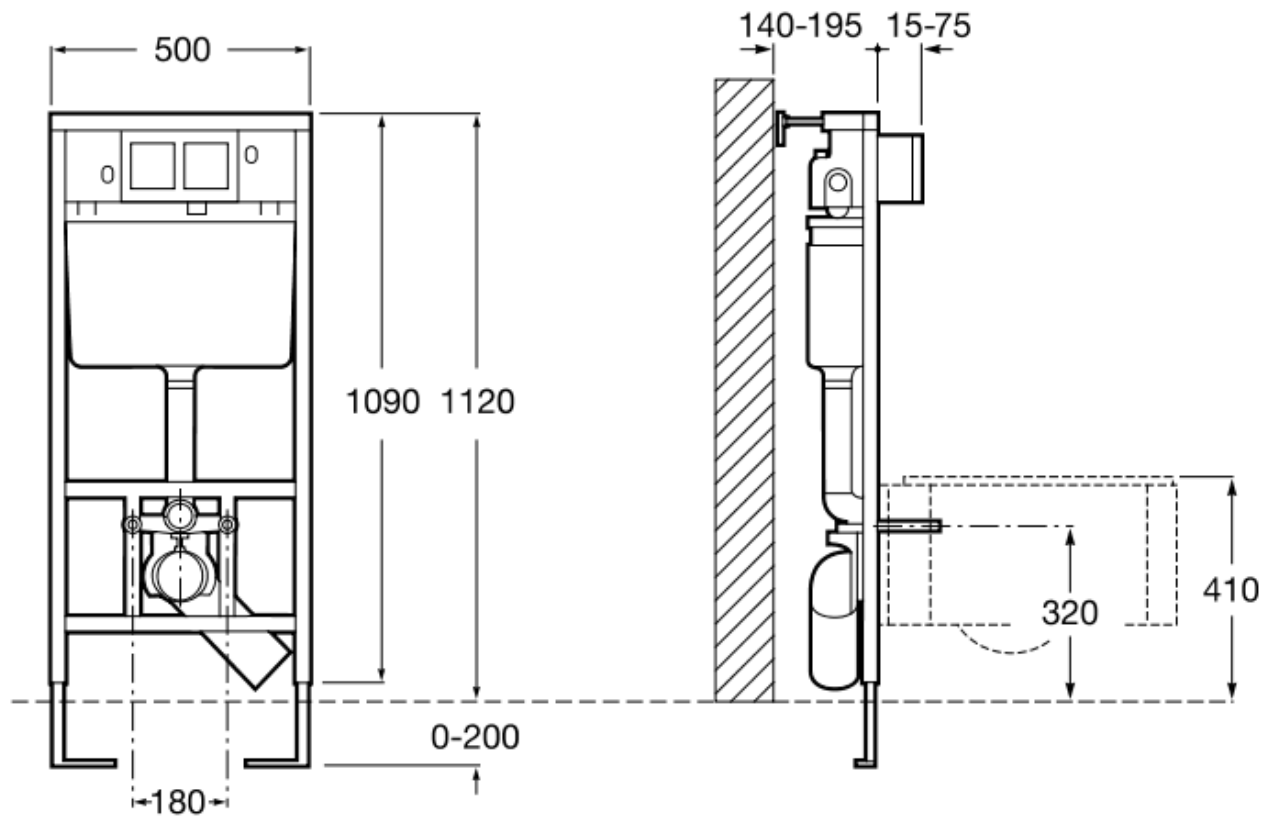

Tech Specification

Product Name: Soho Wall Hung Frame

Product Code: FRAME6012

Size: 1120 x 500 x 140mm (Height x Width x Depth)

Operating panel position: Frontal

Suitable for wall hung WC

120mm height adjustment

Included:

Frame

Dual flush cistern

Pan connector

Flush plate

Tech Specification

Product Name: Soho Wall Hung Pan

Product Code: PAN6010

Size: 520 x 360 x 360mm

Weight: 30.3kg

Must be fitted with wall hung frame