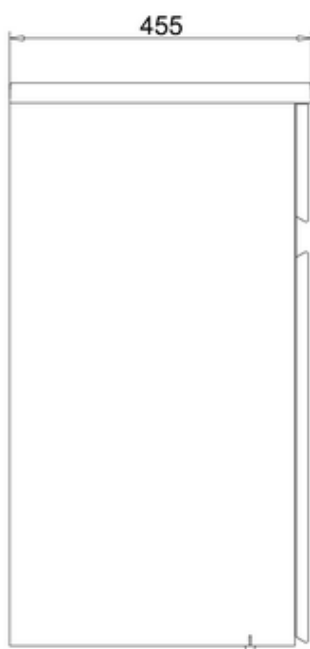

**Product Specification:**

Product Name: Curve Unit & Basin

Product Code: CURVEUNIT6026 & CURVEBASIN6027

Finish: Gloss White

Size: 900 x 450 x 860mm (Width x Depth x Height)

Available Left or Right handed

1 tap hole

6mm glass shelf

Soft close doors and drawers

**Tech Specification**

Product Name: Soho Mono Basin Mixer

Product Code: MONOMIXER6014

Includes click clack waste

Brass bodied, chrome finish