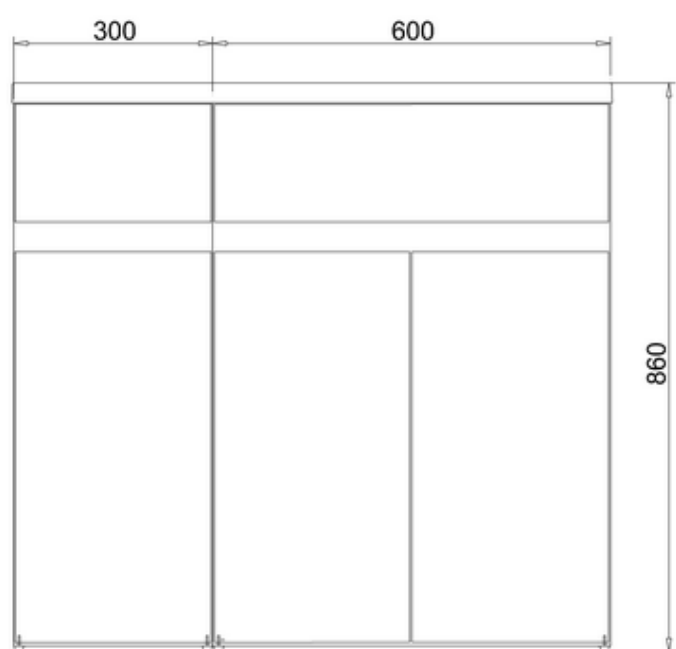

**Product Specification:**

Product Name: Curve Unit & Basin

Product Code: CURVEUNIT6026 & CURVEBASIN6027

Finish: Gloss White

Size: 900 x 450 x 860mm (Width x Depth x Height)

Available Left or Right handed

1 tap hole

6mm glass shelf

Soft close doors and drawers

**Tech Specification**

Product Name: Soho Mono Basin Mixer

Product Code: MONOMIXER6014

Includes click clack waste

Brass bodied, chrome finish