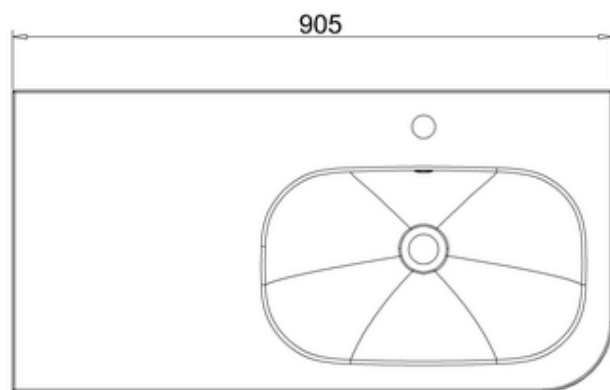

**Product Specification:**

Product Name: Curve Unit & Basin

Product Code: CURVEUNIT6026 & CURVEBASIN6027

Finish: Gloss White

Size: 900 x 450 x 860mm (Width x Depth x Height)

Available Left or Right handed

1 tap hole

6mm glass shelf

Soft close doors and drawers

**Tech Specification**

Product Name: Soho Mono Basin Mixer

Product Code: MONOMIXER6014

Includes click clack waste

Brass bodied, chrome finish