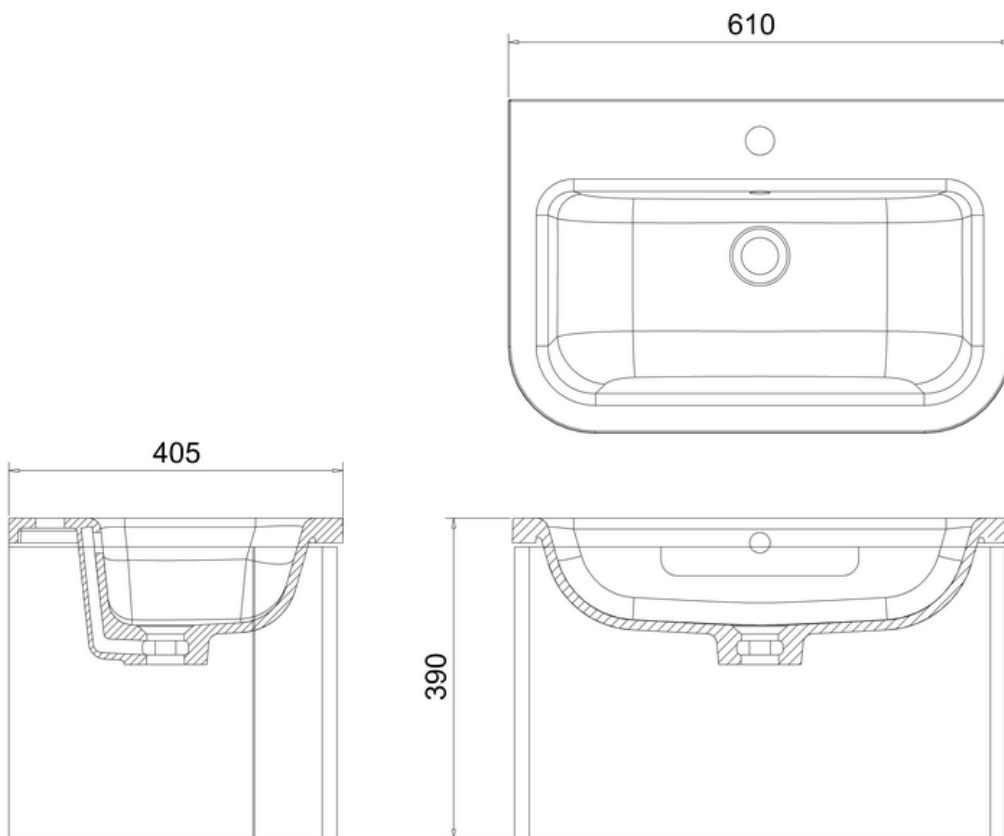

Tech Specification

Product Name: Soho Compact Unit

Product Code: COMPUNIT6016-COMPBASIN6018

Size: 600 x 390 x 398mm

Soft close drawer

1 tap hole

Gloss white

Tech Specification

Product Name: Soho Mono Basin Mixer

Product Code: MONOMIXER6014

Includes click clack waste

Brass bodied, chrome finish