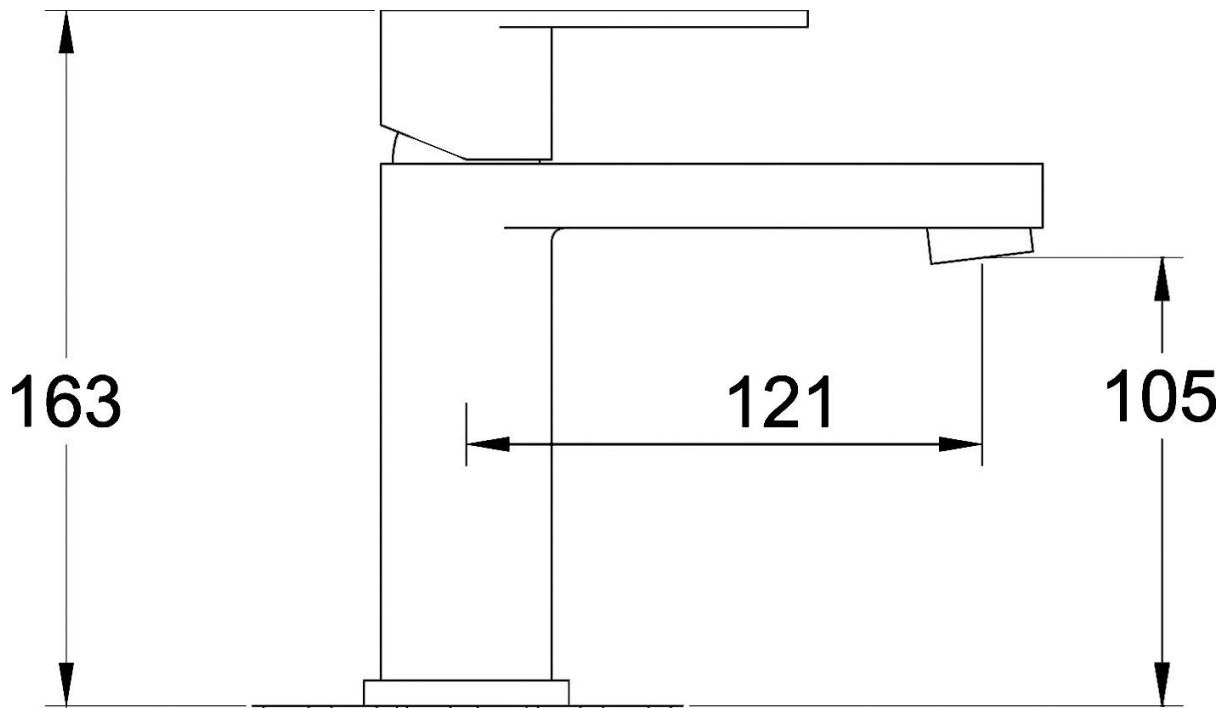

## Tech Specification

Product Name: Islington Basin Mono Mixer

Product Code: MONOMIXER3021

Material: Brass Body

Height: 163mm

Operating Pressure: 0.2bar

## Tech Specification

Product Name: Islington Cloakroom Basin

Product Code: SMALLBASIN3013

Material: Vitreous China

Length: 405mm

Depth: 275mm

Height: 150mm

1 tap hole on RH Side

## Tech Specification

Product Name: Islington Wall mounted Tap

Product Code: WALLTAP3028

Material: Brass/ Chrome

Height: 106mm

Width: 320mm

Depth: 260mm