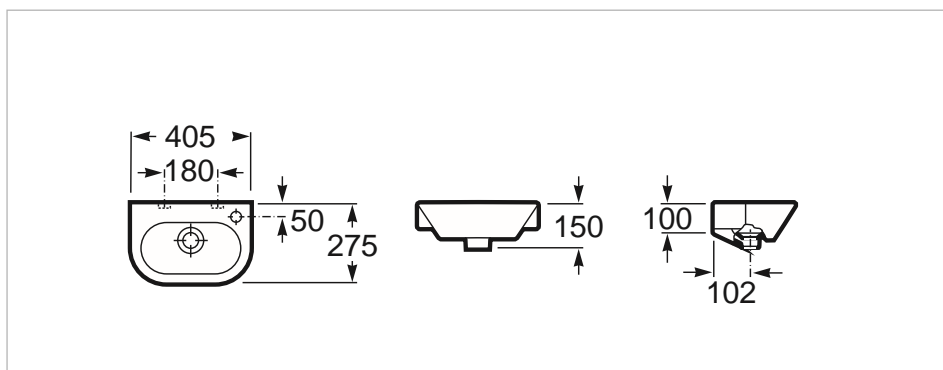

## Tech Specification

Product Name: Islington Basin Mono Mixer

Product Code: MONOMIXER3021

Material: Brass Body

Height: 163mm

Operating Pressure: 0.2bar

## Tech Specification

Product Name: Islington Cloakroom Basin

Product Code: SMALLBASIN3013

Material: Vitreous China

Length: 405mm

Depth: 275mm

Height: 150mm

1 tap hole on RH Side

## Tech Specification

Product Name: Islington Wall mounted Tap

Product Code: WALLTAP3028

Material: Brass/ Chrome

Height: 106mm

Width: 320mm

Depth: 260mm