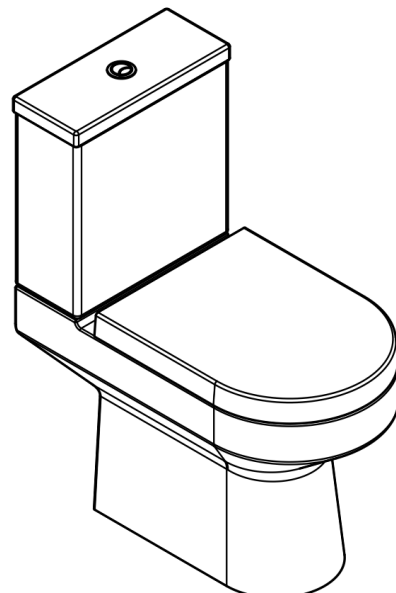

## Tech Specification

Product Name: Fulham Close Coupled Toilet

Product Code: PANCIST2010

Type: Close coupled

Width: 365mm

Depth: 655mm

Pan height: 420mm

Overall height: 820mm

Material: Ceramic

## Tech Specification

Product Name: Fulham D-Shape Soft Close Seat

Product Code: SEAT2011

Type: Soft close

Width: 370mm

Depth: 455mm

Centres: 135-185mm