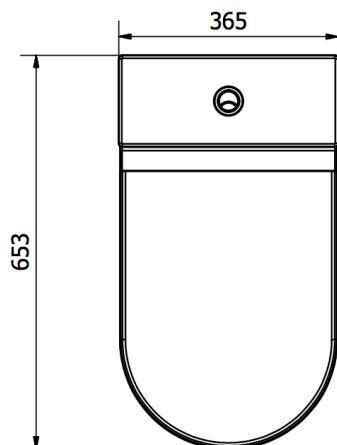

## Tech Specification

Product Name: Fulham Close Coupled Toilet

Product Code: PANCIST2010

Type: Close coupled

Width: 365mm

Depth: 655mm

Pan height: 420mm

Overall height: 820mm

## Tech Specification

Product Name: Fulham D-Shape Soft Close Seat

Product Code: SEAT2011

Type: Soft close

Width: 370mm

Depth: 455mm

Centres: 135-185mm