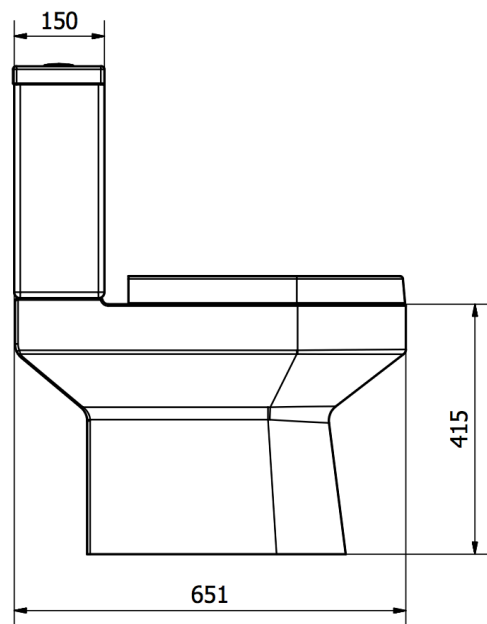

## Tech Specification

Product Name: Fulham Close Coupled Toilet

Product Code: PANCIST2010

Type: Close coupled

Width: 365mm

Depth: 655mm

Pan height: 420mm

Overall height: 820mm

## Tech Specification

Product Name: Fulham D-Shape Soft Close Seat

Product Code: SEAT2011

Type: Soft close

Width: 370mm

Depth: 455mm

Centres: 135-185mm