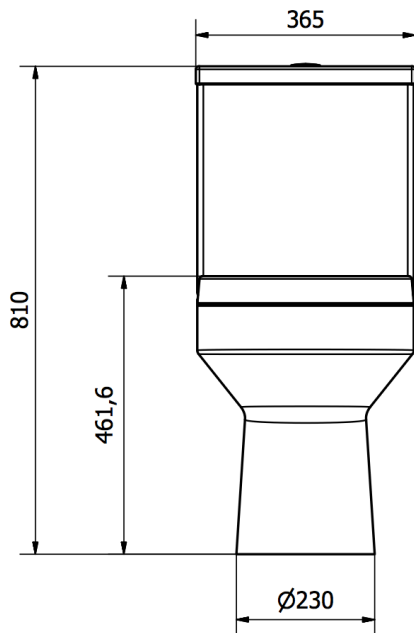

## Tech Specification

Product Name: Fulham Close Coupled Toilet

Product Code: PANCIST2010

Type: Close coupled

Width: 365mm

Depth: 655mm

Pan height: 420mm

Overall height: 820mm

## Tech Specification

Product Name: Fulham D-Shape Soft Close Seat

Product Code: SEAT2011

Type: Soft close

Width: 370mm

Depth: 455mm

Centres: 135-185mm