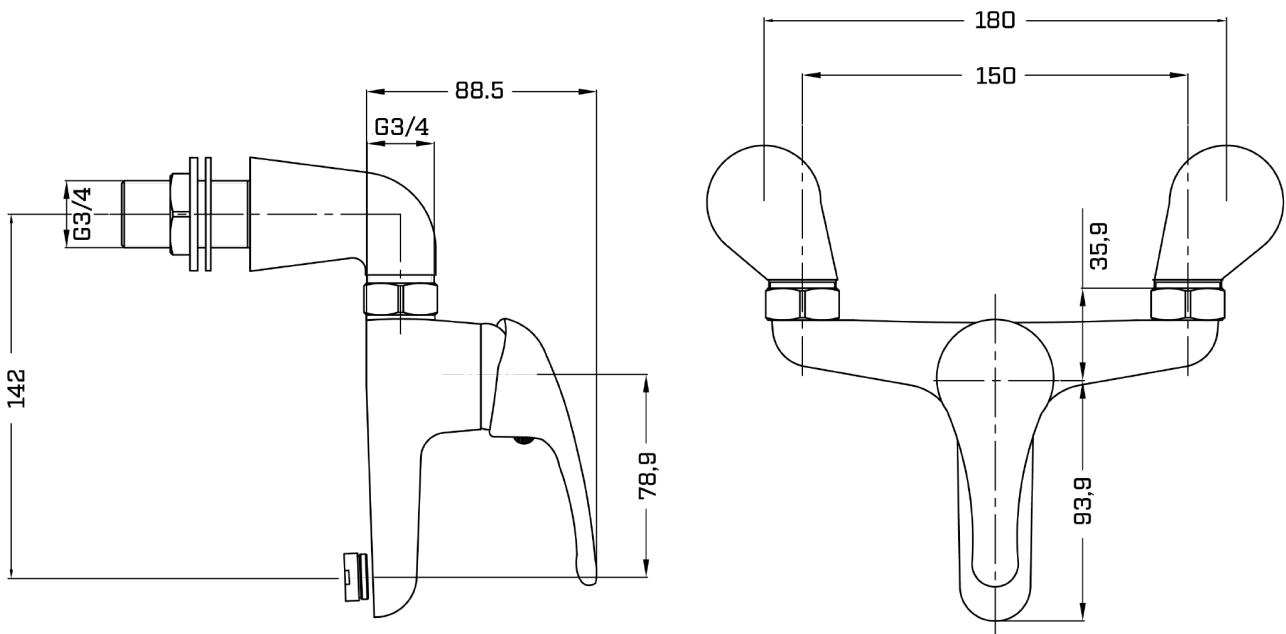

Tech Specification

Product Name: Fulham Bath

Product Code: BATH2014

Type: Single ended

Material: Acrylic

Tap holes: None - can be drilled

Guarantee: Lifetime

Tech Specification

Product Name: Fulham Bath Filler

Product Code: BATHFILLER2022

Solid brass body

Finish: Chrome

Can be wall or deck mounted

Single lever handle

Lifetime guarantee

Technical spec

Product Name: Bath Panels

Product Code: BATHPANEL2027

Material: Acrylic

One piece panel

Finish: Gloss white

Tech Specification

Product Name: Fulham Bath Shower Mixer

Product Code: BATHSM2023