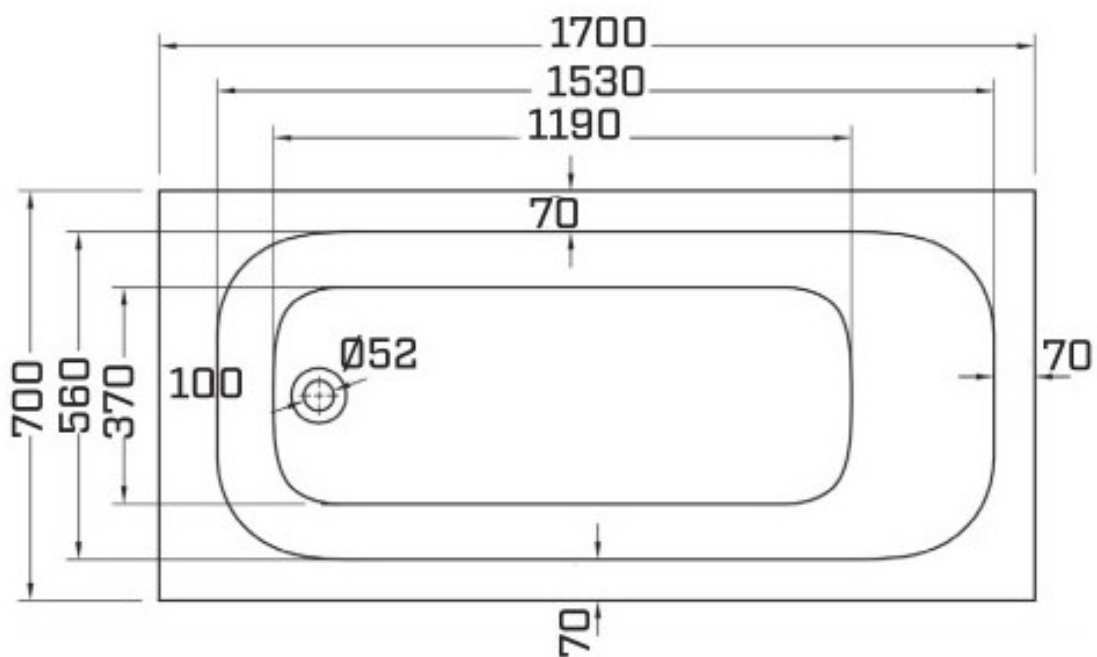

Tech Specification

Product Name: Fulham Bath

Product Code: BATH2014

Type: Single ended

Material: Acrylic

Tap holes: None - can be drilled

Guarantee: Lifetime

Tech Specification

Product Name: Fulham Bath Filler

Product Code: BATHFILLER2022

Solid brass body

Finish: Chrome

Can be wall or deck mounted

Single lever handle

Lifetime guarantee

Technical spec

Product Name: Bath Panels

Product Code: BATHPANEL2027

Material: Acrylic

One piece panel

Finish: Gloss white

Tech Specification

Product Name: Fulham Bath Shower Mixer

Product Code: BATHSM2023