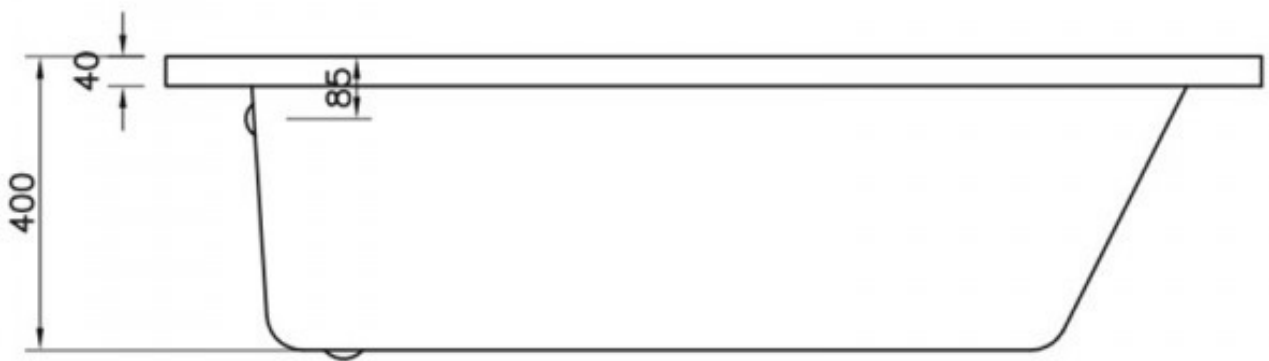

Tech Specification

Product Name: Fulham Bath

Product Code: BATH2014

Type: Single ended

Material: Acrylic

Tap holes: None - can be drilled

Guarantee: Lifetime

Tech Specification

Product Name: Fulham Bath Filler

Product Code: BATHFILLER2022

Solid brass body

Finish: Chrome

Can be wall or deck mounted

Single lever handle

Lifetime guarantee

Technical spec

Product Name: Bath Panels

Product Code: BATHPANEL2027

Material: Acrylic

One piece panel

Finish: Gloss white

Tech Specification

Product Name: Fulham Bath Shower Mixer

Product Code: BATHSM2023

Solid brass body

Finish: Chrome

Can be wall or deck mounted

Includes hand held shower

Single lever handle

Lifetime guarantee