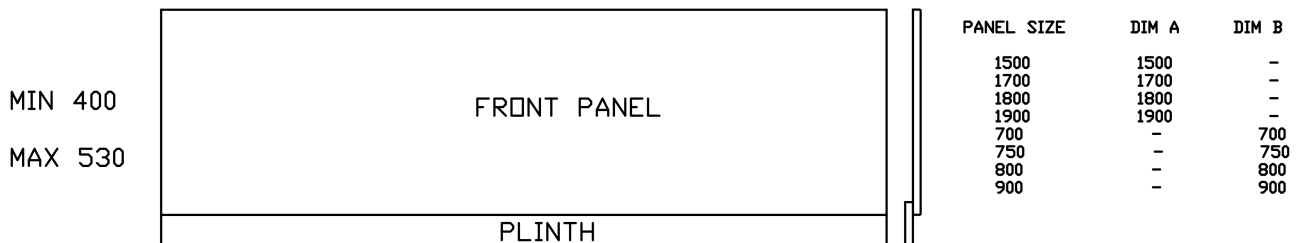

Tech Specification

Product Name: Fulham Bath

Product Code: BATH2014

Type: Single ended

Material: Acrylic

Tap holes: None - can be drilled

Guarantee: Lifetime

Tech Specification

Product Name: Bath Panels

Product Code: BATHPANEL2027

Material: Acrylic

One piece panel

Finish: Gloss white

Tech Specification

Product Name: Fulham Bath Shower Mixer

Product Code: BATHSM2023