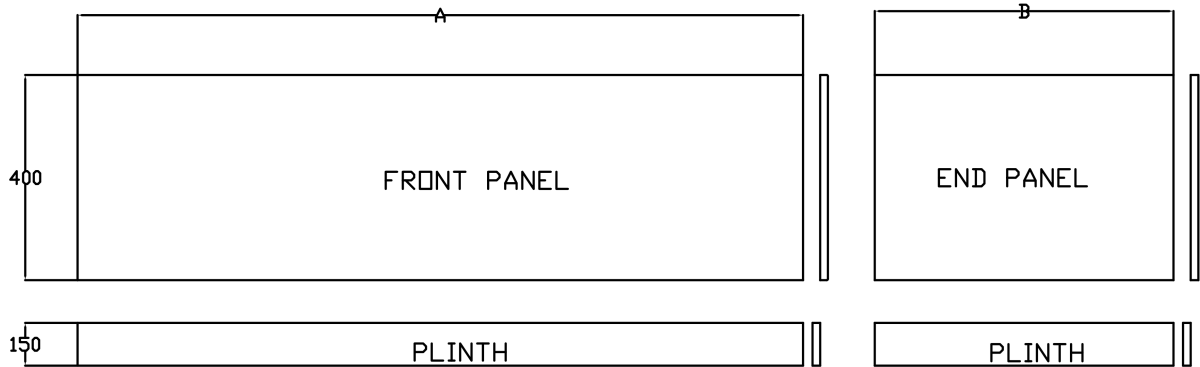

Technical spec

Product Name: Bath Panels

Product Code: BATHPANEL2027

Material: Acrylic

One piece panel

Finish: Gloss white