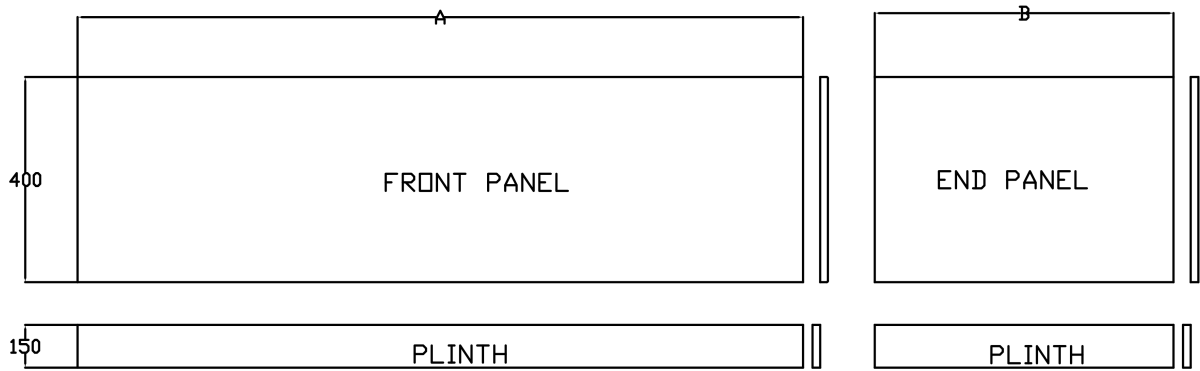

Tech Specification

Product Name: Fulham Bath

Product Code: BATH2014

Type: Single ended

Material: Acrylic

Tap holes: None - can be drilled

Guarantee: Lifetime

Tech Specification

Product Name: Bath Panels

Product Code: BATHPANEL2027

Material: Acrylic

One piece panel

Finish: Gloss white

PANEL SIZE	DIM A	DIM B
1500	1500	-
1700	1700	-
1800	1800	-
1900	1900	-
700	-	700
750	-	750
800	-	800
900	-	900

Tech Specification

Product Name: Fulham bath screen

Product Code: BATHSCREEN2015

Single panel

4mm Safety Glass

Width: 800-815mm

Height: 1385mm

Tech Specification