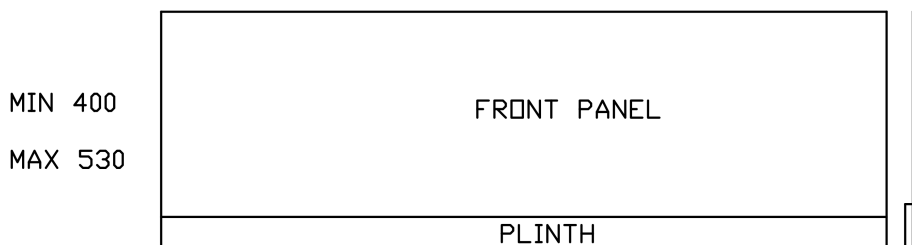

Tech Specification

Product Name: Fulham Bath

Product Code: BATH2014

Type: Single ended

Material: Acrylic

Tap holes: None - can be drilled

Guarantee: Lifetime

Tech Specification

Product Name: Bath Panels

Product Code: BATHPANEL2027

Material: Acrylic

One piece panel

Finish: Gloss white

PANEL SIZE	DIM A	DIM B
1500	1500	-
1700	1700	-
1800	1800	-
1900	1900	-
700	-	700
750	-	750
800	-	800
900	-	900

Tech Specification

Product Name: Fulham bath screen

Product Code: BATHSCREEN2015

Single panel

4mm Safety Glass

Width: 800-815mm

Height: 1385mm

Tech Specification