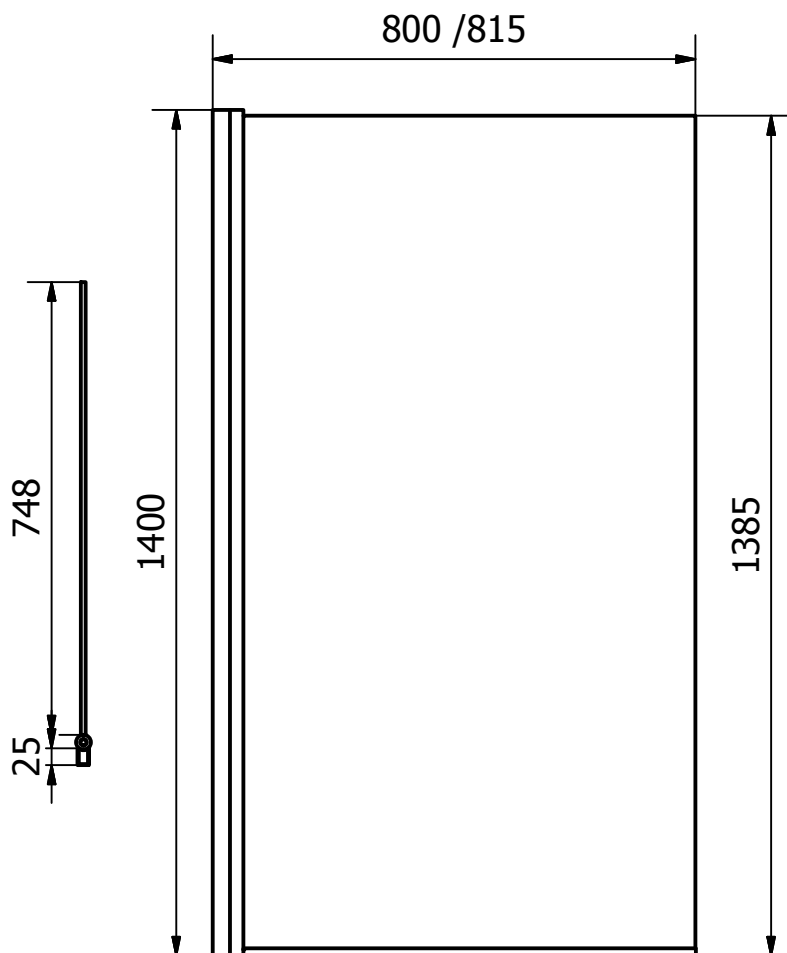

Tech Specification

Product Name: Fulham Bath

Product Code: BATH2014

Type: Single ended

Material: Acrylic

Tap holes: None - can be drilled

Guarantee: Lifetime

Tech Specification

Product Name: Bath Panels

Product Code: BATHPANEL2027

Material: Acrylic

One piece panel

Finish: Gloss white

PANEL SIZE	DIM A	DIM B
1500	1500	-
1700	1700	-
1800	1800	-
1900	1900	-
700	-	700
750	-	750
800	-	800
900	-	900

Tech Specification

Product Name: Fulham bath screen

Product Code: BATHSCREEN2015

Single panel

4mm Safety Glass

Width: 800-815mm

Height: 1385mm

Tech Specification