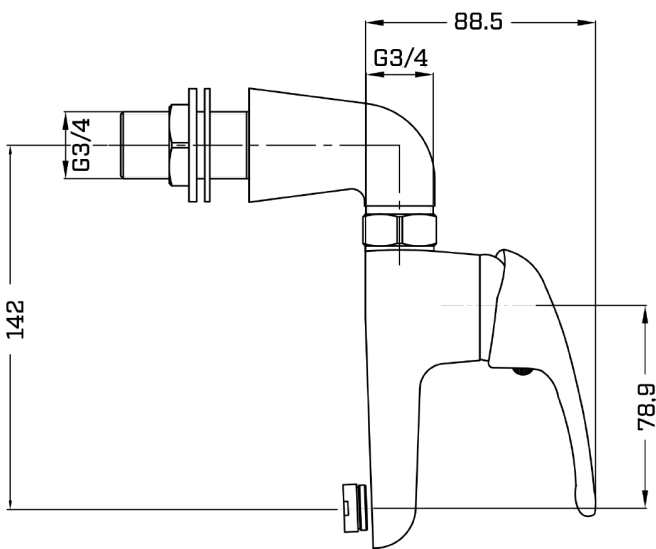

Tech Specification

Product Name: Fulham Bath

Product Code: BATH2014

Type: Single ended

Material: Acrylic

Tap holes: None - can be drilled

Guarantee: Lifetime

Tech Specification

Product Name: Fulham Bath Filler

Product Code: BATHFILLER2022

Solid brass body

Finish: Chrome

Can be wall or deck mounted

Single lever handle

Lifetime guarantee

Technical spec

Product Name: Bath Panels

Product Code: BATHPANEL2027

Material: Acrylic

One piece panel

Finish: Gloss white

PANEL SIZE	DIM A	DIM B
1500	1500	-
1700	1700	-
1800	1800	-
1900	1900	-
700	-	700
750	-	750
800	-	800
900	-	900

Tech Specification

Product Name: Fulham bath screen

Product Code: BATHSCREEN2015

Single panel

4mm Safety Glass

Width: 800-815mm

Height: 1385mm

Tech Specification