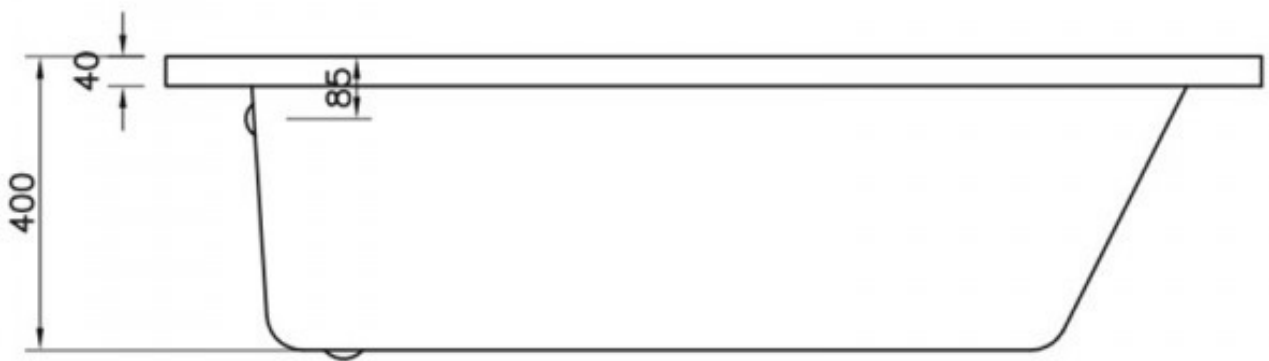

Tech Specification

Product Name: Fulham Bath

Product Code: BATH2014

Type: Single ended

Material: Acrylic

Tap holes: None - can be drilled

Guarantee: Lifetime

Tech Specification

Product Name: Fulham Bath Filler

Product Code: BATHFILLER2022

Solid brass body

Finish: Chrome

Can be wall or deck mounted

Single lever handle

Lifetime guarantee

Technical spec

Product Name: Bath Panels

Product Code: BATHPANEL2027

Material: Acrylic

One piece panel

Finish: Gloss white

PANEL SIZE	DIM A	DIM B
1500	1500	-
1700	1700	-
1800	1800	-
1900	1900	-
700	-	700
750	-	750
800	-	800
900	-	900

Tech Specification

Product Name: Fulham bath screen

Product Code: BATHSCREEN2015

Single panel

4mm Safety Glass

Width: 800-815mm

Height: 1385mm

Tech Specification