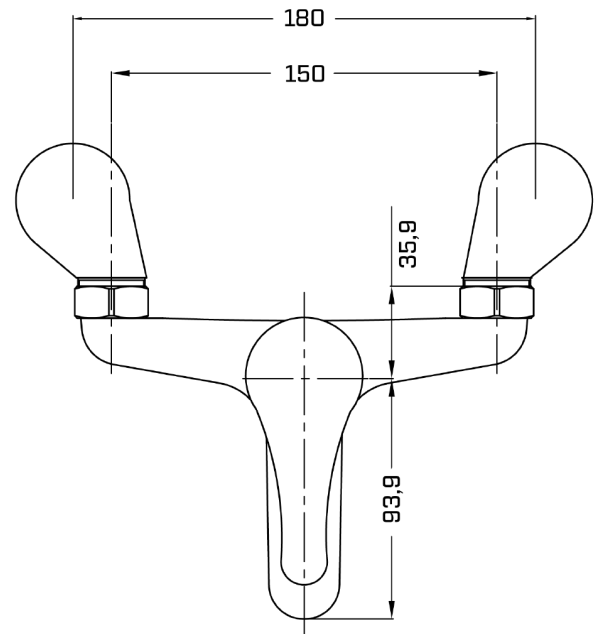

Tech Specification

Product Name: Fulham Bath

Product Code: BATH2014

Type: Single ended

Material: Acrylic

Tap holes: None - can be drilled

Guarantee: Lifetime

Tech Specification

Product Name: Fulham Bath Filler

Product Code: BATHFILLER2022

Solid brass body

Finish: Chrome

Can be wall or deck mounted

Single lever handle

Lifetime guarantee

Technical spec

Product Name: Bath Panels

Product Code: BATHPANEL2027

Material: Acrylic

One piece panel

Finish: Gloss white

PANEL SIZE	DIM A	DIM B
1500	1500	-
1700	1700	-
1800	1800	-
1900	1900	-
700	-	700
750	-	750
800	-	800
900	-	900

Tech Specification

Product Name: Fulham bath screen

Product Code: BATHSCREEN2015

Single panel

4mm Safety Glass

Width: 800-815mm

Height: 1385mm

Tech Specification