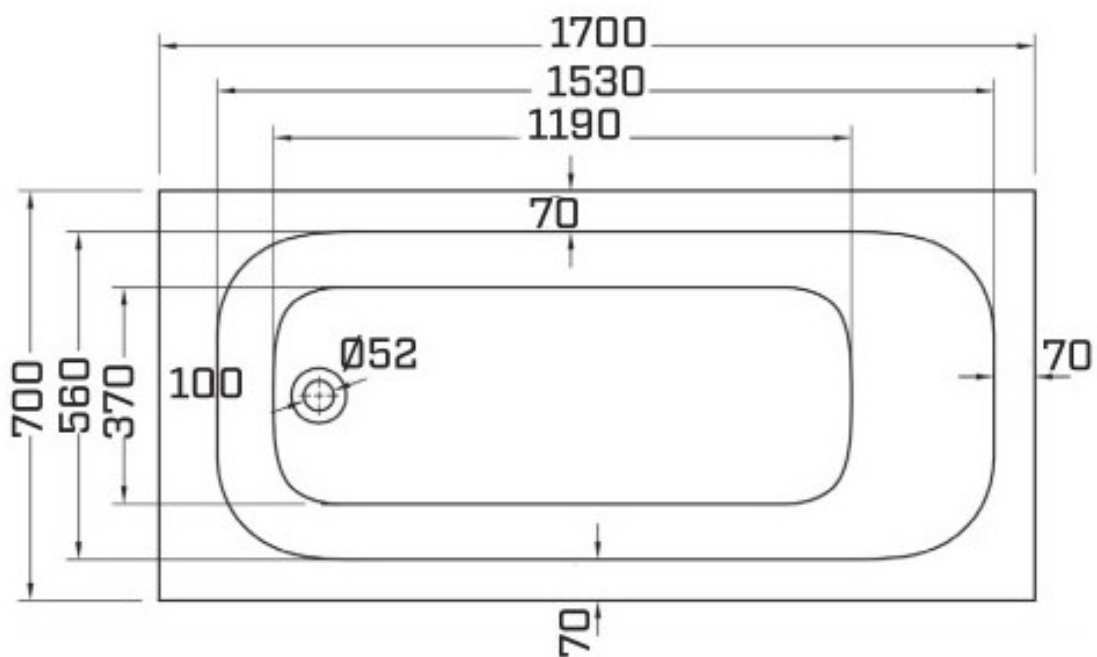

Tech Specification

Product Name: Fulham Bath

Product Code: BATH2014

Type: Single ended

Material: Acrylic

Tap holes: None - can be drilled

Guarantee: Lifetime

Tech Specification

Product Name: Bath Panels

Product Code: BATHPANEL2027

Material: Acrylic

One piece panel

Finish: Gloss white

PANEL SIZE	DIM A	DIM B
1500	1500	-
1700	1700	-
1800	1800	-
1900	1900	-
700	-	700
750	-	750
800	-	800
900	-	900

Tech Specification

Product Name: Fulham bath screen

Product Code: BATHSCREEN2015

Single panel

4mm Safety Glass

Width: 800-815mm

Height: 1385mm

Tech Specification