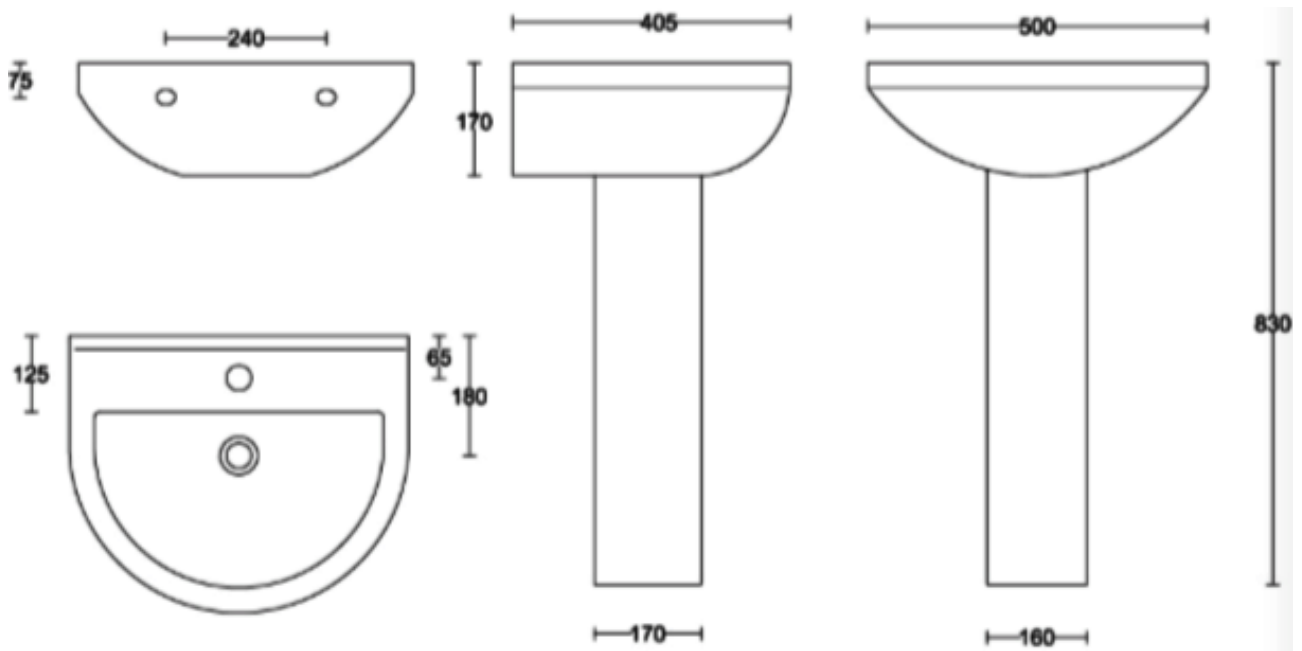

Tech Specification

Product Name: Fulham Basin & Pedestal

Tap holes: 1

Material: Ceramic

Width: 500mm

Depth: 405mm

Overall height: 830mm

Tech Specification

Product Name: Fulham Mono Basin Mixer

Product Code: BASINMONO2018

Includes slotted click clack waste